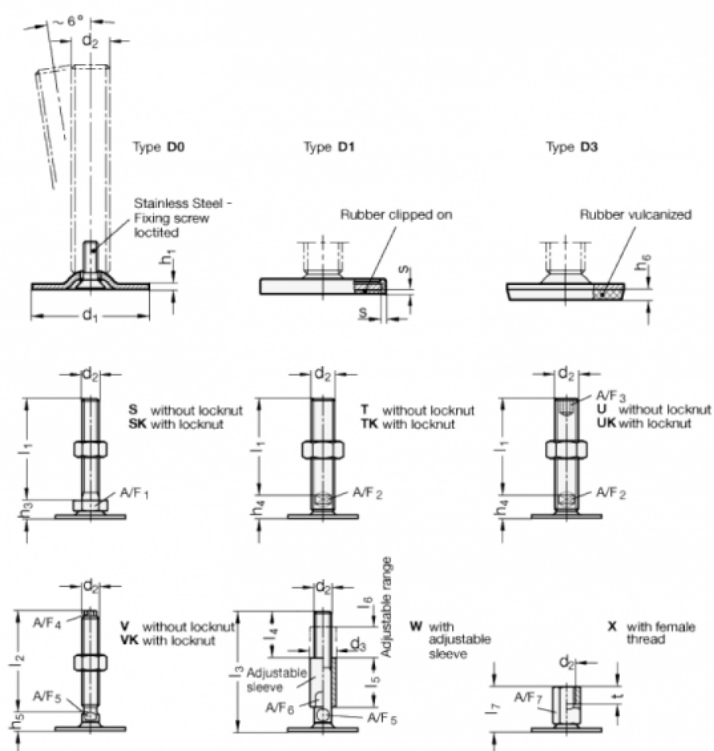

Article number: 204180M1060D0SK
 Description: E+G levelling foot
 GN 41-80-M10-60-D0-SK
 Note: SK With nut, External hexagon at the bottom

Measures

- A/F1 = 17
- d1 = 80
- d2 = M10
- h1 = 3
- h3 = 11
- h6 =
- l1 = 60
- s =